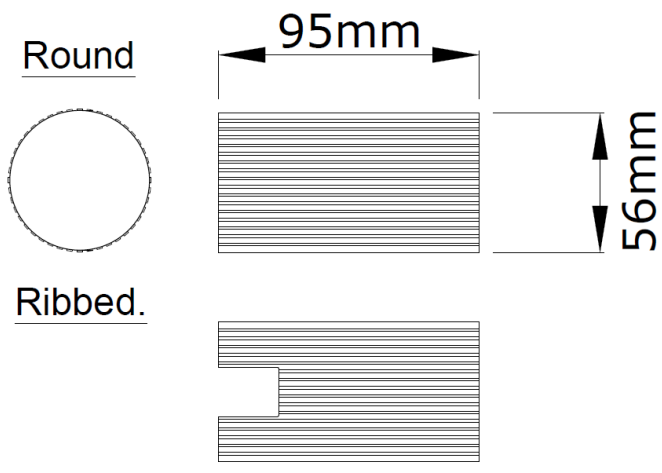

Switch & USB-C Detail on KSR7408 - Table Lamp Base

Product Features

- 1 year warranty
- Class I
- IP20
- Suitable for up to 10W GU10 LED lamps
- Head & Lamp holder 350° Rotation and 45° Tilt
- 2 Colour Fitting Options: Black or White
- 5 Colour Shade Options in both Round and Square
- Coloured Decorative Ring Options (Black or White Ritz III Shades only)
- Surface Wall or Ceiling Versions
- Recessed Ceiling Version
- USB-C Connection Wall Version
- USB-C Connection Table Lamp Version
- USB-C Connection – 5, 9 or 12V / 1.5, 2.0 or 3.0 Amp.
- Matching Floor Stand with inline Foot Switch.

KSR7400 & KSR7401 - Dimensions

KSR7402 & KSR7403 - Dimensions

KSR7404 & KSR7405 - Dimensions

KSR7406 & KSR7407 - Dimensions

KSR7408 - Dimensions

KSR7410 - Dimensions

KSR7420 - KSR7424 - Dimensions

KSR7425 - KSR7429 - Dimensions

KSR7430 - KSR7431 - Dimensions

KSR7432 - KSR7435 - Dimensions

KSR Lighting is constantly developing and improving its products. For this reason, all product descriptions in this data sheet are intended as a general guide, and KSR may change specifications from time to time in the interest of product development, without prior notification or public announcement. All descriptions in this data sheet present only general particulars of the goods to which they refer and shall not form part of any contract. Data in this guide has been obtained in controlled experimental conditions. However, KSR Lighting cannot accept any liability arising from the reliance on such data to the extent permitted.