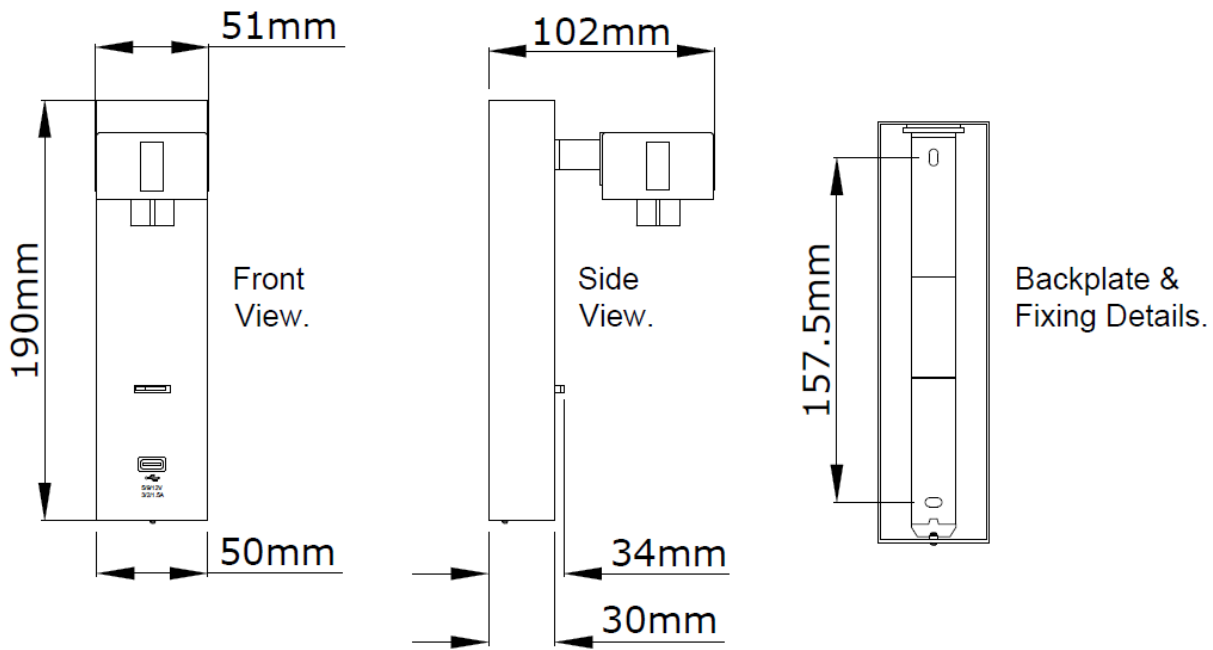

Switch & USB-C Detail on KSR7408 - Table Lamp Base

Product Features

- 1 year warranty
- Class I
- IP20
- Suitable for up to 10W GU10 LED lamps
- Head & Lamp holder 350° Rotation and 45° Tilt
- 2 Colour Fitting Options: Black or White
- 5 Colour Shade Options in both Round and Square
- Coloured Decorative Ring Options (Black or White Ritz III Shades only)
- Surface Wall or Ceiling Versions
- Recessed Ceiling Version
- USB-C Connection Wall Version
- USB-C Connection Table Lamp Version
- USB-C Connection – 5, 9 or 12V / 1.5, 2.0 or 3.0 Amp.
- Matching Floor Stand with inline Foot Switch.

Nominal voltage	220~240VAC
Operating frequency	50/60Hz
Circuit Wattage	10W Max GU10 LED
Ambient temperature range	0°C to +30°C
IP rating	20

Construction

Body: Pressed Steel
 Shade: Aluminium

Product Dimensions

KSR7400 & KSR7401 - Dimensions

KSR7402 & KSR7403 - Dimensions

KSR7404 & KSR7405 - Dimensions

KSR7406 & KSR7407 - Dimensions

KSR7408 - Dimensions

KSR7410 - Dimensions

KSR7420 - KSR7424 - Dimensions

KSR7425 - KSR7429 - Dimensions

KSR7430 - KSR7431 - Dimensions

KSR7432 - KSR7435 - Dimensions

KSR Lighting is constantly developing and improving its products. For this reason, all product descriptions in this data sheet are intended as a general guide, and KSR may change specifications from time to time in the interest of product development, without prior notification or public announcement. All descriptions in this data sheet present only general particulars of the goods to which they refer and shall not form part of any contract. Data in this guide has been obtained in controlled experimental conditions. However, KSR Lighting cannot accept any liability arising from the reliance on such data to the extent permitted.