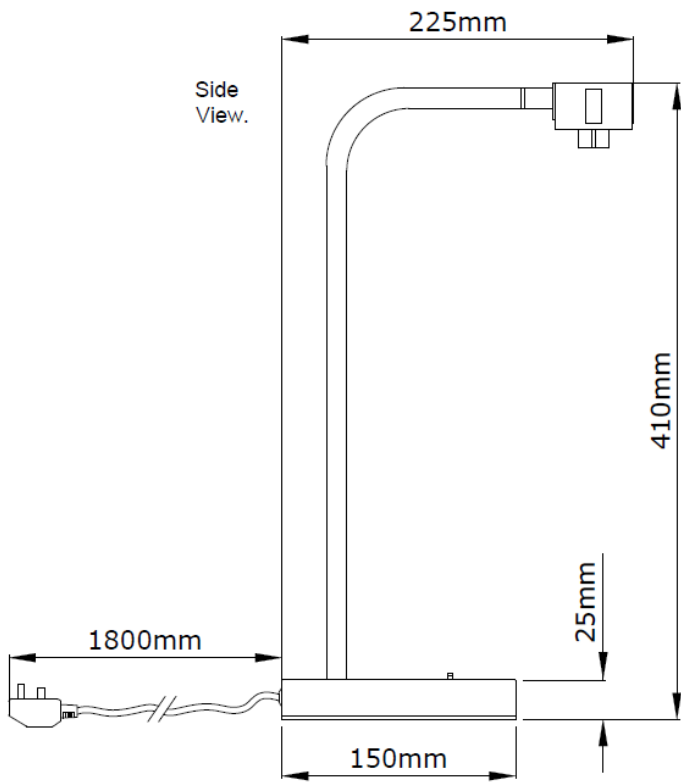

Switch & USB-C Detail on KSR7408 - Table Lamp Base

Product Features

- 1 year warranty
- Class I
- IP20
- Suitable for up to 10W GU10 LED lamps
- Head & Lamp holder 350° Rotation and 45° Tilt
- 2 Colour Fitting Options: Black or White
- 5 Colour Shade Options in both Round and Square
- Coloured Decorative Ring Options (Black or White Ritz III Shades only)
- Surface Wall or Ceiling Versions
- Recessed Ceiling Version
- USB-C Connection Wall Version
- USB-C Connection Table Lamp Version
- USB-C Connection – 5, 9 or 12V / 1.5, 2.0 or 3.0 Amp.
- Matching Floor Stand with inline Foot Switch.

Nominal voltage	220~240VAC
Operating frequency	50/60Hz
Circuit Wattage	10W Max GU10 LED
Ambient temperature range	0°C to +30°C
IP rating	20

Construction

Body: Pressed Steel
 Shade: Aluminium

Product Dimensions

KSR7400 & KSR7401 - Dimensions

KSR7402 & KSR7403 - Dimensions

KSR7404 & KSR7405 - Dimensions

KSR7406 & KSR7407 - Dimensions

KSR7408 - Dimensions

KSR7410 - Dimensions

KSR7420 - KSR7424 - Dimensions

KSR7425 - KSR7429 - Dimensions

KSR7430 - KSR7431 - Dimensions

KSR7432 - KSR7435 - Dimensions

KSR Lighting is constantly developing and improving its products. For this reason, all product descriptions in this data sheet are intended as a general guide, and KSR may change specifications from time to time in the interest of product development, without prior notification or public announcement. All descriptions in this data sheet present only general particulars of the goods to which they refer and shall not form part of any contract. Data in this guide has been obtained in controlled experimental conditions. However, KSR Lighting cannot accept any liability arising from the reliance on such data to the extent permitted.