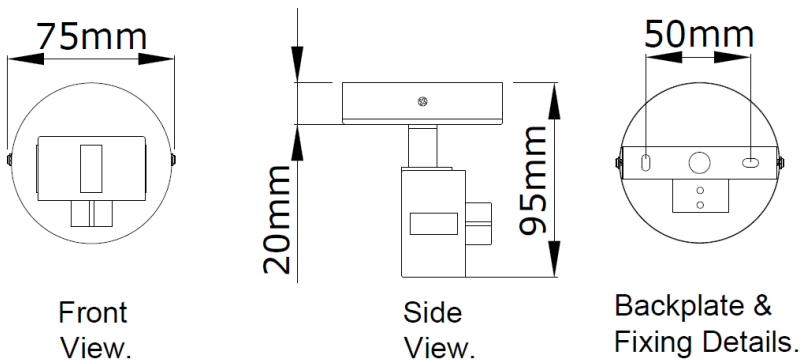

Nominal voltage	220~240VAC
Operating frequency	50/60Hz
Circuit Wattage	10W Max GU10 LED
Ambient temperature range	0°C to +30°C
IP rating	20

Construction

Body: Pressed Steel
Shade: Aluminium

Product Dimensions

KSR7400 & KSR7401 - Dimensions