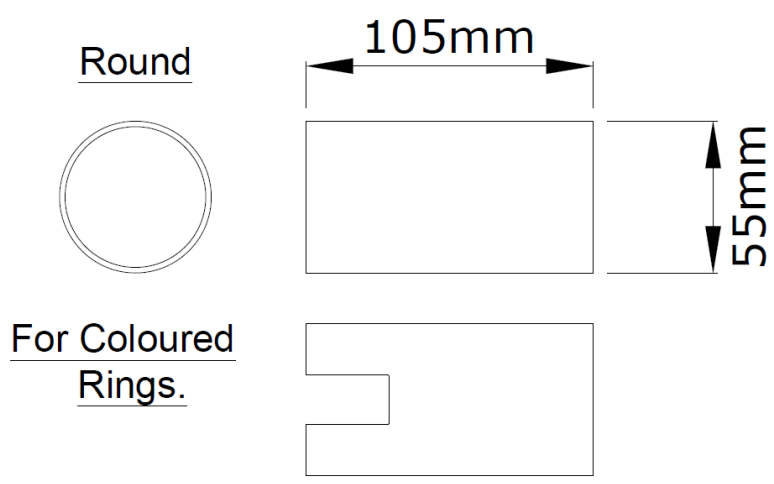

Switch & USB-C Detail on KSR7408 - Table Lamp Base

Product Features

- 1 year warranty
- Class I
- IP20
- Suitable for up to 10W GU10 LED lamps
- Head & Lamp holder 350° Rotation and 45° Tilt
- 2 Colour Fitting Options: Black or White
- 5 Colour Shade Options in both Round and Square
- Coloured Decorative Ring Options (Black or White Ritz III Shades only)
- Surface Wall or Ceiling Versions
- Recessed Ceiling Version
- USB-C Connection Wall Version
- USB-C Connection Table Lamp Version
- USB-C Connection – 5, 9 or 12V / 1.5, 2.0 or 3.0 Amp.
- Matching Floor Stand with inline Foot Switch.

Nominal voltage	220~240VAC
Operating frequency	50/60Hz
Circuit Wattage	10W Max GU10 LED
Ambient temperature range	0°C to +30°C
IP rating	20

Construction

Body: Pressed Steel
 Shade: Aluminium

Product Dimensions

KSR7400 & KSR7401 - Dimensions

KSR7402 & KSR7403 - Dimensions

KSR7404 & KSR7405 - Dimensions

KSR7406 & KSR7407 - Dimensions

KSR7408 - Dimensions

KSR7410 - Dimensions

KSR7420 - KSR7424 - Dimensions

KSR7425 - KSR7429 - Dimensions

KSR7430 - KSR7431 - Dimensions

KSR7432 - KSR7435 - Dimensions

KSR Lighting is constantly developing and improving its products. For this reason, all product descriptions in this data sheet are intended as a general guide, and KSR may change specifications from time to time in the interest of product development, without prior notification or public announcement. All descriptions in this data sheet present only general particulars of the goods to which they refer and shall not form part of any contract. Data in this guide has been obtained in controlled experimental conditions. However, KSR Lighting cannot accept any liability arising from the reliance on such data to the extent permitted.