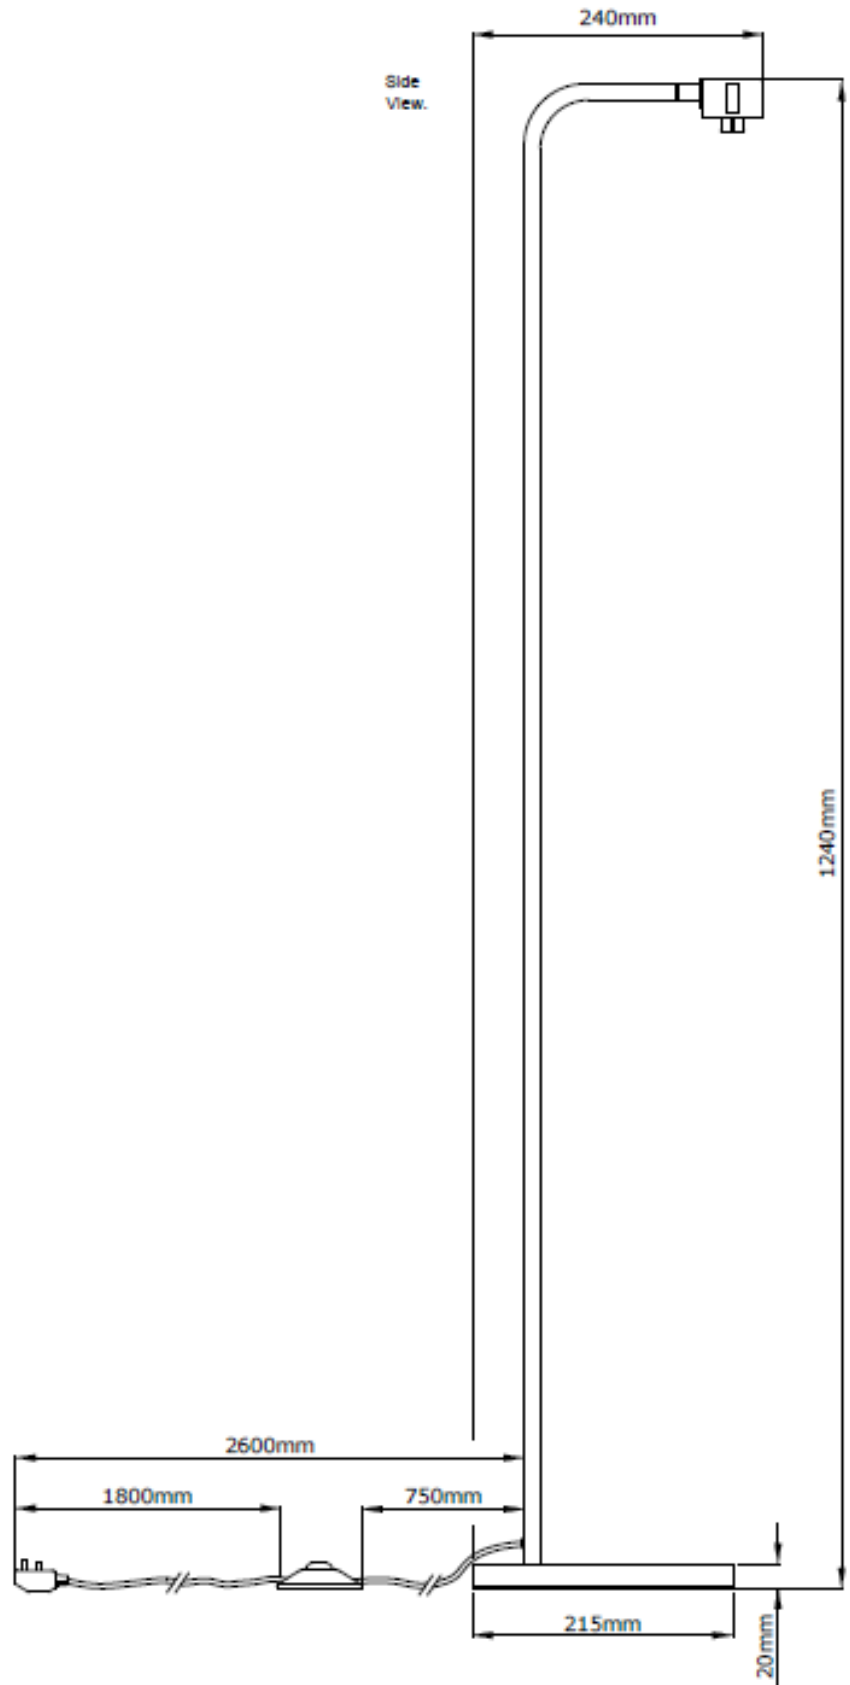

Switch & USB-C Detail on KSR7408 - Table Lamp Base

Product Features

- 1 year warranty
- Class I
- IP20
- Suitable for up to 10W GU10 LED lamps
- Head & Lamp holder 350° Rotation and 45° Tilt
- 2 Colour Fitting Options: Black or White
- 5 Colour Shade Options in both Round and Square
- Coloured Decorative Ring Options (Black or White Ritz III Shades only)
- Surface Wall or Ceiling Versions
- Recessed Ceiling Version
- USB-C Connection Wall Version
- USB-C Connection Table Lamp Version
- USB-C Connection – 5, 9 or 12V / 1.5, 2.0 or 3.0 Amp.
- Matching Floor Stand with inline Foot Switch.

Nominal voltage	220~240VAC
Operating frequency	50/60Hz
Circuit Wattage	10W Max GU10 LED
Ambient temperature range	0°C to +30°C
IP rating	20

Construction

Body: Pressed Steel
 Shade: Aluminium

Product Dimensions

KSR7400 & KSR7401 - Dimensions

KSR7402 & KSR7403 - Dimensions

KSR7404 & KSR7405 - Dimensions

KSR7406 & KSR7407 - Dimensions

KSR7408 - Dimensions

KSR7410 - Dimensions

KSR7420 - KSR7424 - Dimensions

KSR7425 - KSR7429 - Dimensions

KSR7430 - KSR7431 - Dimensions

KSR7432 - KSR7435 - Dimensions

KSR Lighting is constantly developing and improving its products. For this reason, all product descriptions in this data sheet are intended as a general guide, and KSR may change specifications from time to time in the interest of product development, without prior notification or public announcement. All descriptions in this data sheet present only general particulars of the goods to which they refer and shall not form part of any contract. Data in this guide has been obtained in controlled experimental conditions. However, KSR Lighting cannot accept any liability arising from the reliance on such data to the extent permitted.