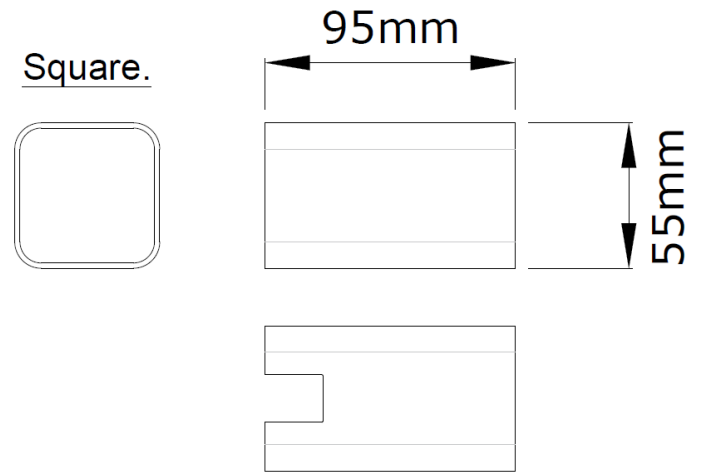

Switch & USB-C Detail on KSR7408 - Table Lamp Base

Product Features

- 1 year warranty
- Class I
- IP20
- Suitable for up to 10W GU10 LED lamps
- Head & Lamp holder 350° Rotation and 45° Tilt
- 2 Colour Fitting Options: Black or White
- 5 Colour Shade Options in both Round and Square
- Coloured Decorative Ring Options (Black or White Ritz III Shades only)
- Surface Wall or Ceiling Versions
- Recessed Ceiling Version
- USB-C Connection Wall Version
- USB-C Connection Table Lamp Version
- USB-C Connection – 5, 9 or 12V / 1.5, 2.0 or 3.0 Amp.
- Matching Floor Stand with inline Foot Switch.

Nominal voltage	220~240VAC
Operating frequency	50/60Hz
Circuit Wattage	10W Max GU10 LED
Ambient temperature range	0°C to +30°C
IP rating	20

Construction

Body: Pressed Steel
 Shade: Aluminium

Product Dimensions

KSR7400 & KSR7401 - Dimensions

KSR7402 & KSR7403 - Dimensions

KSR7404 & KSR7405 - Dimensions

KSR7406 & KSR7407 - Dimensions

KSR7408 - Dimensions

KSR7410 - Dimensions

KSR7420 - KSR7424 - Dimensions

KSR7425 - KSR7429 - Dimensions

KSR7430 - KSR7431 - Dimensions

KSR7432 - KSR7435 - Dimensions

KSR Lighting is constantly developing and improving its products. For this reason, all product descriptions in this data sheet are intended as a general guide, and KSR may change specifications from time to time in the interest of product development, without prior notification or public announcement. All descriptions in this data sheet present only general particulars of the goods to which they refer and shall not form part of any contract. Data in this guide has been obtained in controlled experimental conditions. However, KSR Lighting cannot accept any liability arising from the reliance on such data to the extent permitted.