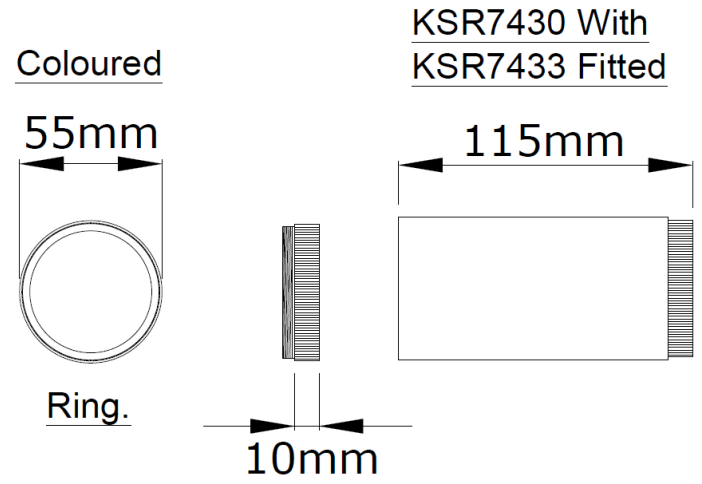

Switch & USB-C Detail on KSR7408 - Table Lamp Base

Product Features

- 1 year warranty
- Class I
- IP20
- Suitable for up to 10W GU10 LED lamps
- Head & Lamp holder 350° Rotation and 45° Tilt
- 2 Colour Fitting Options: Black or White
- 5 Colour Shade Options in both Round and Square
- Coloured Decorative Ring Options (Black or White Ritz III Shades only)
- Surface Wall or Ceiling Versions
- Recessed Ceiling Version
- USB-C Connection Wall Version
- USB-C Connection Table Lamp Version
- USB-C Connection – 5, 9 or 12V / 1.5, 2.0 or 3.0 Amp.
- Matching Floor Stand with inline Foot Switch.

Nominal voltage	220~240VAC
Operating frequency	50/60Hz
Circuit Wattage	10W Max GU10 LED
Ambient temperature range	0°C to +30°C
IP rating	20

Construction

Body: Pressed Steel
 Shade: Aluminium

Product Dimensions

KSR7400 & KSR7401 - Dimensions

KSR7402 & KSR7403 - Dimensions

KSR7404 & KSR7405 - Dimensions

KSR7406 & KSR7407 - Dimensions

KSR7408 - Dimensions

KSR7410 - Dimensions

KSR7420 - KSR7424 - Dimensions

KSR7425 - KSR7429 - Dimensions

KSR7430 - KSR7431 - Dimensions

KSR7432 - KSR7435 - Dimensions

KSR Lighting is constantly developing and improving its products. For this reason, all product descriptions in this data sheet are intended as a general guide, and KSR may change specifications from time to time in the interest of product development, without prior notification or public announcement. All descriptions in this data sheet present only general particulars of the goods to which they refer and shall not form part of any contract. Data in this guide has been obtained in controlled experimental conditions. However, KSR Lighting cannot accept any liability arising from the reliance on such data to the extent permitted.