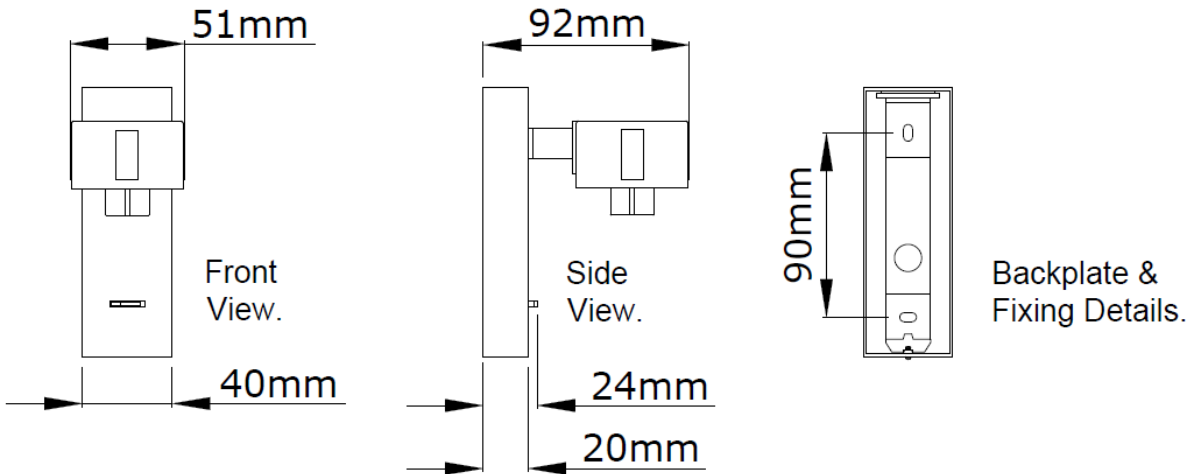

KSR7402 & KSR7403 - Dimensions