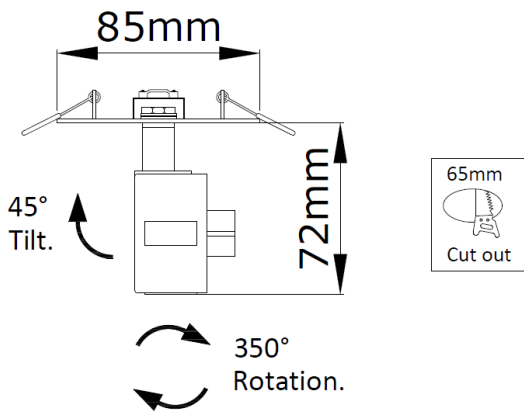

Nominal voltage	220~240VAC
Operating frequency	50/60Hz
Circuit Wattage	10W Max GU10 LED
Ambient temperature range	0°C to +30°C
IP rating	20

Construction

Body: Pressed Steel
 Shade: Aluminium

Product Dimensions

KSR7400 & KSR7401 - Dimensions

KSR7402 & KSR7403 - Dimensions

KSR7404 & KSR7405 - Dimensions

KSR7406 & KSR7407 - Dimensions

KSR7408 - Dimensions

KSR7410 - Dimensions

KSR7420 - KSR7424 - Dimensions

KSR7425 - KSR7429 - Dimensions

KSR7430 - KSR7431 - Dimensions

KSR7432 - KSR7435 - Dimensions

KSR Lighting is constantly developing and improving its products. For this reason, all product descriptions in this data sheet are intended as a general guide, and KSR may change specifications from time to time in the interest of product development, without prior notification or public announcement. All descriptions in this data sheet present only general particulars of the goods to which they refer and shall not form part of any contract. Data in this guide has been obtained in controlled experimental conditions. However, KSR Lighting cannot accept any liability arising from the reliance on such data to the extent permitted.