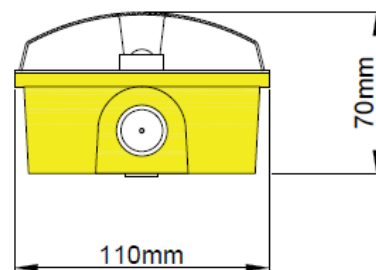

Product Specification

Product Code	Product Description	Wattage (W)	CCT (K)	Lumens (lm)	CRI (Ra)	Protection Class
KSR5424	Sitio 4.5W 6500K 110V LED IP65 Emergency Bulkhead	4.5W	6500K	230lm	>80	I
				EM Mode - 267lm		

Construction

Body: Polycarbonate
Diffuser: Polycarbonate

Product Dimensions

KSR5424

KSR Lighting is constantly developing and improving its products. For this reason, all product descriptions in this data sheet are intended as a general guide, and KSR may change specifications from time to time in the interest of product development, without prior notification or public announcement. All descriptions in this data sheet present only general particulars of the goods to which they refer and shall not form part of any contract. Data in this guide has been obtained in controlled experimental conditions. However, KSR Lighting cannot accept any liability arising from the reliance on such data to the extent permitted.