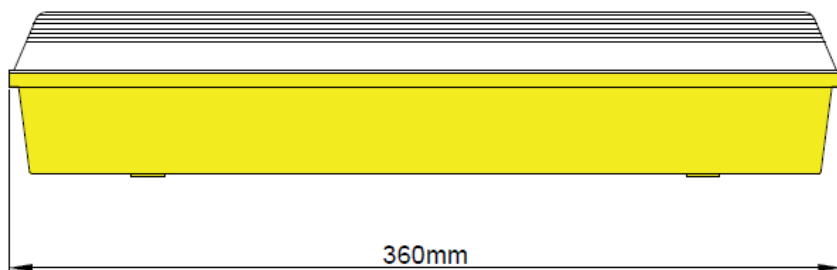

Sitio 110V LED IP65 Emergency Bulkhead

Site Light Series by KSR

Data Sheet

Product Information

The new **Site Light Series** by KSR is **110V** specialised site Lighting which are ideal for domestic, commercial or industrial site lighting applications. Designed to work with **110V** transformers, ideal for illuminating **Exit Doors, Fire Escapes, Corridors** etc, being multi-functional they can be used as a **Maintained or Non-Maintained** Emergency bulkhead in both **Internal & External** applications. Supplied complete with full Legend set.

Product Specification

Product Code	Product Description	Wattage (W)	CCT (K)	Lumens (lm)	CRI (Ra)	Protection Class
KSR5424	Sitio 4.5W 6500K 110V LED IP65 Emergency Bulkhead	4.5W	6500K	230lm	>80	I
				EM Mode - 267lm		

Construction

Body: Polycarbonate
Diffuser: Polycarbonate

Product Dimensions

KSR5424

KSR Lighting is constantly developing and improving its products. For this reason, all product descriptions in this data sheet are intended as a general guide, and KSR may change specifications from time to time in the interest of product development, without prior notification or public announcement. All descriptions in this data sheet present only general particulars of the goods to which they refer and shall not form part of any contract. Data in this guide has been obtained in controlled experimental conditions. However, KSR Lighting cannot accept any liability arising from the reliance on such data to the extent permitted.