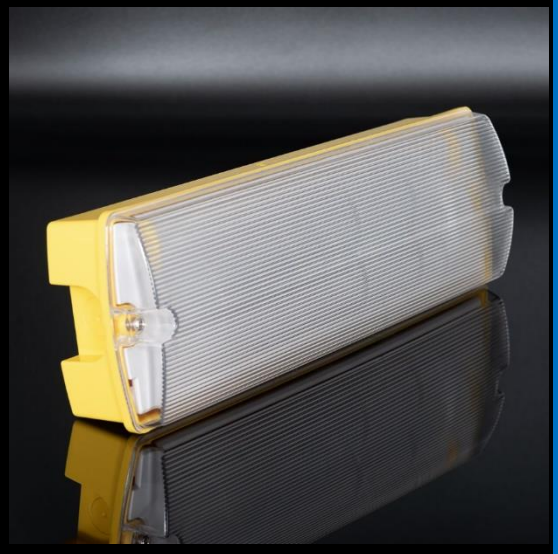

Sitio 110V LED IP65 Emergency Bulkhead

Site Light Series by KSR

Data Sheet

Product Information

The new **Site Light Series** by KSR is **110V** specialised site Lighting which are ideal for domestic, commercial or industrial site lighting applications. Designed to work with **110V** transformers, ideal for illuminating **Exit Doors, Fire Escapes, Corridors** etc, being multi-functional they can be used as a **Maintained or Non-Maintained** Emergency bulkhead in both **Internal & External** applications. Supplied complete with full Legend set.

Product Features

- 2-year warranty
- 110V Supply Only
- IP65
- IK08
- Class II
- 6500K
- 4.5W LED
- Up to 230 Lumens
- CRI: >Ra80
- 120° beam angle
- Maintained or Non- Maintained Emergency
- Legend Set Included
- L70 – 40,000hrs

Product Specification

Product Code	Product Description	Wattage (W)	CCT (K)	Lumens (lm)	CRI (Ra)	Protection Class
KSR5424	Sitio 4.5W 6500K 110V LED IP65 Emergency Bulkhead	4.5W	6500K	230lm	>80	I
				EM Mode - 267lm		

Construction

Body: Polycarbonate
Diffuser: Polycarbonate

Product Dimensions

KSR5424

KSR Lighting is constantly developing and improving its products. For this reason, all product descriptions in this data sheet are intended as a general guide, and KSR may change specifications from time to time in the interest of product development, without prior notification or public announcement. All descriptions in this data sheet present only general particulars of the goods to which they refer and shall not form part of any contract. Data in this guide has been obtained in controlled experimental conditions. However, KSR Lighting cannot accept any liability arising from the reliance on such data to the extent permitted.