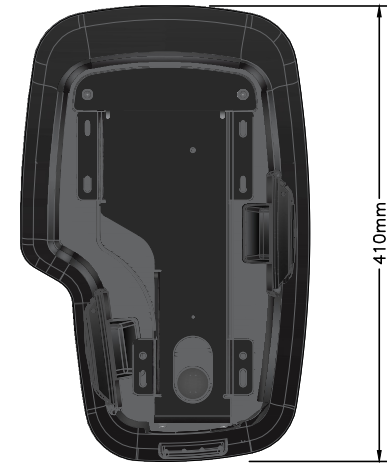

ZURA SMART EV CHARGER
2X UP TO 7.4kW UNIVERSAL CHARGING SOCKET - BLACK
ROLEC3030B

TOP

LEFT SIDE VIEW

FRONT

RIGHT SIDE VIEW

REAR

BOTTOM

COMPONENT LIST:

- 1x ZURA PC ENCLOSURE & FASCIA
- 1x WALL/POST MOUNTING BACK PLATE
- 2x 40AMP 30mA 2POLE RCBO
- 2x 100A SINGLE PHASE RS485 METERS
- 2x EV CHARGE CONTROLLER PCBS
- 1x SMART COMMUNICATIONS BOARD
- 1x RFID CARD READER
- 2x UNIVERSAL CHARGING SOCKETS
- 2x LED STATUS INDICATORS
- 1x BLACK GPRS ANTENNA
- 2x CPMS QR CODE LABELS
- 1x SERIAL NUMBER LABEL
- 1x SET OF SINGLE PHASE 50mm INCOMING TERMINALS

REVISION DETAILS:	REV:	DATE:
PROJECT:		
CLIENT:		
TITLE: ZURA SMART EV CHARGER - 2X UP TO 7.4kW UNIVERSAL CHARGING SOCKET - BLACK		
DWG NO: ROLEC3030B	REVISION:	
DRAWN: KT	DATE: 29/08/2025	
SCALE: NTS	SIZE: A4	
ROLEC		
RALPHS LANE, FRAMPTON WEST, BOSTON, LINCOLNSHIRE, ENGLAND, PE20 1QU		
WWW.ROLECSERV.COM T: +44 (0)1205 724754		