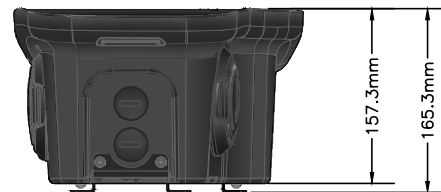

ZURA SMART EV CHARGER
2X UP TO 7.4kW UNIVERSAL CHARGING SOCKET - BLACK
ROLEC3030B

TOP

LEFT SIDE VIEW

FRONT

RIGHT SIDE VIEW

REAR

BOTTOM

COMPONENT LIST:

- 1x ZURA PC ENCLOSURE & FASCIA
- 1x WALL/POST MOUNTING BACK PLATE
- 2x 40AMP 30mA 2POLE RCBO
- 2x 100A SINGLE PHASE RS485 METERS
- 2x EV CHARGE CONTROLLER PCBS
- 1x SMART COMMUNICATIONS BOARD
- 1x RFID CARD READER
- 2x UNIVERSAL CHARGING SOCKETS
- 2x LED STATUS INDICATORS
- 1x BLACK GPRS ANTENNA
- 2x CPMS QR CODE LABELS
- 1x SERIAL NUMBER LABEL
- 1x SET OF SINGLE PHASE 50mm INCOMING TERMINALS

REVISION DETAILS:	REV:	DATE:
PROJECT:		
CLIENT:		
TITLE: ZURA SMART EV CHARGER - 2X UP TO 7.4kW UNIVERSAL CHARGING SOCKET - BLACK		
DWG NO: ROLEC3030B	REVISION:	
DRAWN: KT	DATE: 29/08/2025	
SCALE: NTS	SIZE: A4	
ROLEC		
RALPHS LANE, FRAMPTON WEST, BOSTON, LINCOLNSHIRE, ENGLAND, PE20 1QU		
WWW.ROLECSERV.COM T: +44 (0)1205 724754		