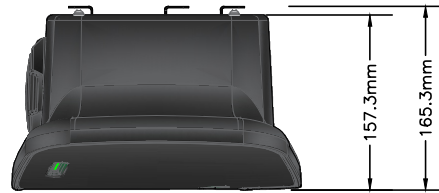

ZURA SMART EV CHARGER
2X UP TO 7.4kW UNIVERSAL CHARGING SOCKET - BLACK
ROLEC3030B

TOP

LEFT SIDE VIEW

FRONT

RIGHT SIDE VIEW

REAR

BOTTOM

COMPONENT LIST:

- 1x ZURA PC ENCLOSURE & FASCIA
- 1x WALL/POST MOUNTING BACK PLATE
- 2x 40AMP 30mA 2POLE RCBO
- 2x 100A SINGLE PHASE RS485 METERS
- 2x EV CHARGE CONTROLLER PCBS
- 1x SMART COMMUNICATIONS BOARD
- 1x RFID CARD READER
- 2x UNIVERSAL CHARGING SOCKETS
- 2x LED STATUS INDICATORS
- 1x BLACK GPRS ANTENNA
- 2x CPMS QR CODE LABELS
- 1x SERIAL NUMBER LABEL
- 1x SET OF SINGLE PHASE 50mm INCOMING TERMINALS

REVISION DETAILS:	REV:	DATE:
PROJECT:		
CLIENT:		
TITLE: ZURA SMART EV CHARGER - 2X UP TO 7.4kW UNIVERSAL CHARGING SOCKET - BLACK		
DWG NO: ROLEC3030B	REVISION:	
DRAWN: KT	DATE: 29/08/2025	
SCALE: NTS	SIZE: A4	
ROLEC		
RALPHS LANE, FRAMPTON WEST, BOSTON, LINCOLNSHIRE, ENGLAND, PE20 1QU		
WWW.ROLECSERV.COM T: +44 (0)1205 724754		