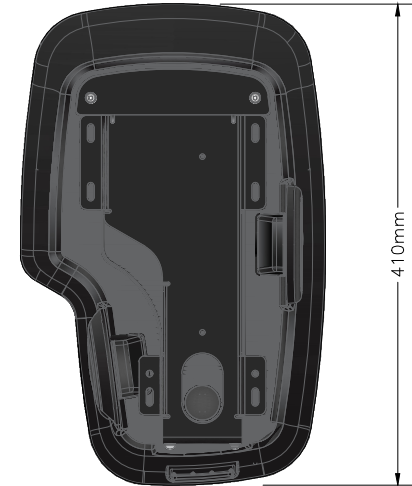

**ZURA SMART EV CHARGER**  
**1X UP TO 22kW UNIVERSAL CHARGING SOCKET - BLACK**  
**ROLEC3046B**

TOP

LEFT SIDE VIEW

FRONT

RIGHT SIDE VIEW

REAR

BOTTOM

**COMPONENT LIST:**

- 1x ZURA PC ENCLOSURE & FASCIA
- 1x WALL/POST MOUNTING BACK PLATE
- 1x 40AMP 30mA 2POLE RCBO
- 1x 80A THREE PHASE RS485 METER
- 1x EV CHARGE CONTROLLER PCB
- 1x SMART COMMUNICATIONS BOARD
- 1x RFID CARD READER
- 1x UNIVERSAL CHARGING SOCKET
- 1x LED STATUS INDICATOR
- 1x BLACK GPRS ANTENNA
- 1x CPMS QR CODE LABEL
- 1x SERIAL NUMBER LABEL
- 1x SET OF THREE PHASE 50mm INCOMING TERMINALS

REVISION DETAILS:	REV:	DATE:
PROJECT:		
CLIENT:		
TITLE: ZURA SMART EV CHARGER - 1X UP TO 22kW UNIVERSAL CHARGING SOCKET - BLACK		
DWG NO: <b>ROLEC3046B</b>	REVISION:	
DRAWN: <b>KT</b>	DATE: <b>29/08/2025</b>	
SCALE: <b>NTS</b>	SIZE: <b>A4</b>	
ROLEC		
RALPHS LANE, FRAMPTON WEST, BOSTON, LINCOLNSHIRE, ENGLAND, PE20 1QU		
WWW.ROLECSERV.COM      T: +44 (0)1205 724754		