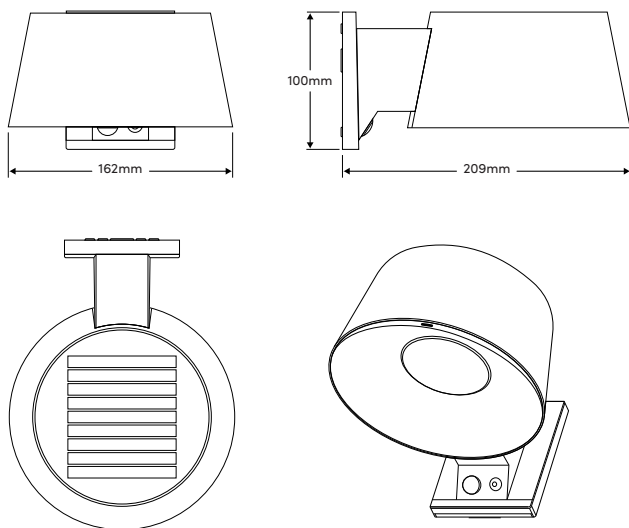

Dimensions

Specifications

Light Brightness 1000 Lumens

Solar Panel Power Monocrystalline Silicon, 4.86V/1W

Li-ion Battery

Capacity 3.7V, 2000mAh

Charging/Discharging Temp 0~45°C/-20~60°C

Charging Time 7.5H