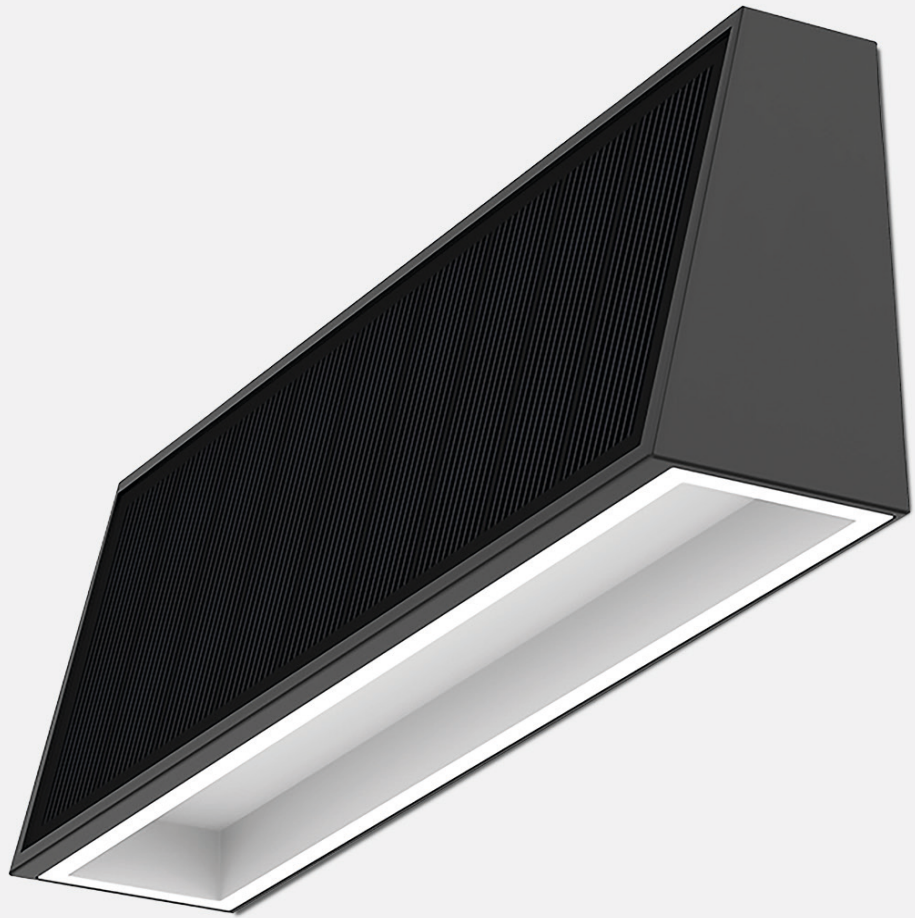

OMNISOLAR

Serious About Solar

Energy Saver

Warranty

Lyra

Solar Wall Light

A great addition for contemporary spaces

The Lyra offers stunning visual appeal with dual-directional lighting projected from both the top and bottom of the fixture. Designed for year-round reliability, this mains-free light provides sustainable, weatherproof performance. Easy and safe to install with multiple installation options, it is the ideal choice for any property.

Heated Battery

Weather Proof

Works in Winter

Solar

Eco Friendly

Osram LEDs

Benefits

- Works in Winter
- Dawn to Dusk Function
- No Cables Needed
- Easy and Safe to Install
- Versatile Installation
- Auto Power Saving Mode
- Dual Directional Lighting

Specifications

Light Brightness	700Lm
Solar Panel Power	Monocrystalline, 4.86V/ 1.3W

Li-ion battery

Capacity	3.7V 7.4WH
Charging/Discharging Temp	-10~+55°C
Charging Time	7.5H
LED (OSRAM)	2835, 36pcs
Colour Temp	4000K Ra70
Efficiency	160Lm/W

Performance

Lighting for Rainy Days	7 days
Lighting Mode	M1: 25% til dawn, M2: 50% til dawn M3: 75% til dawn, M4: 100% til dawn
Switch	1. ON and OFF: long press for 1.5S 2. Short press to switch the lighting mode
Lighting Area	9m ²
Core Technology	ALS2.3
Material	ABS + PC
IP	44